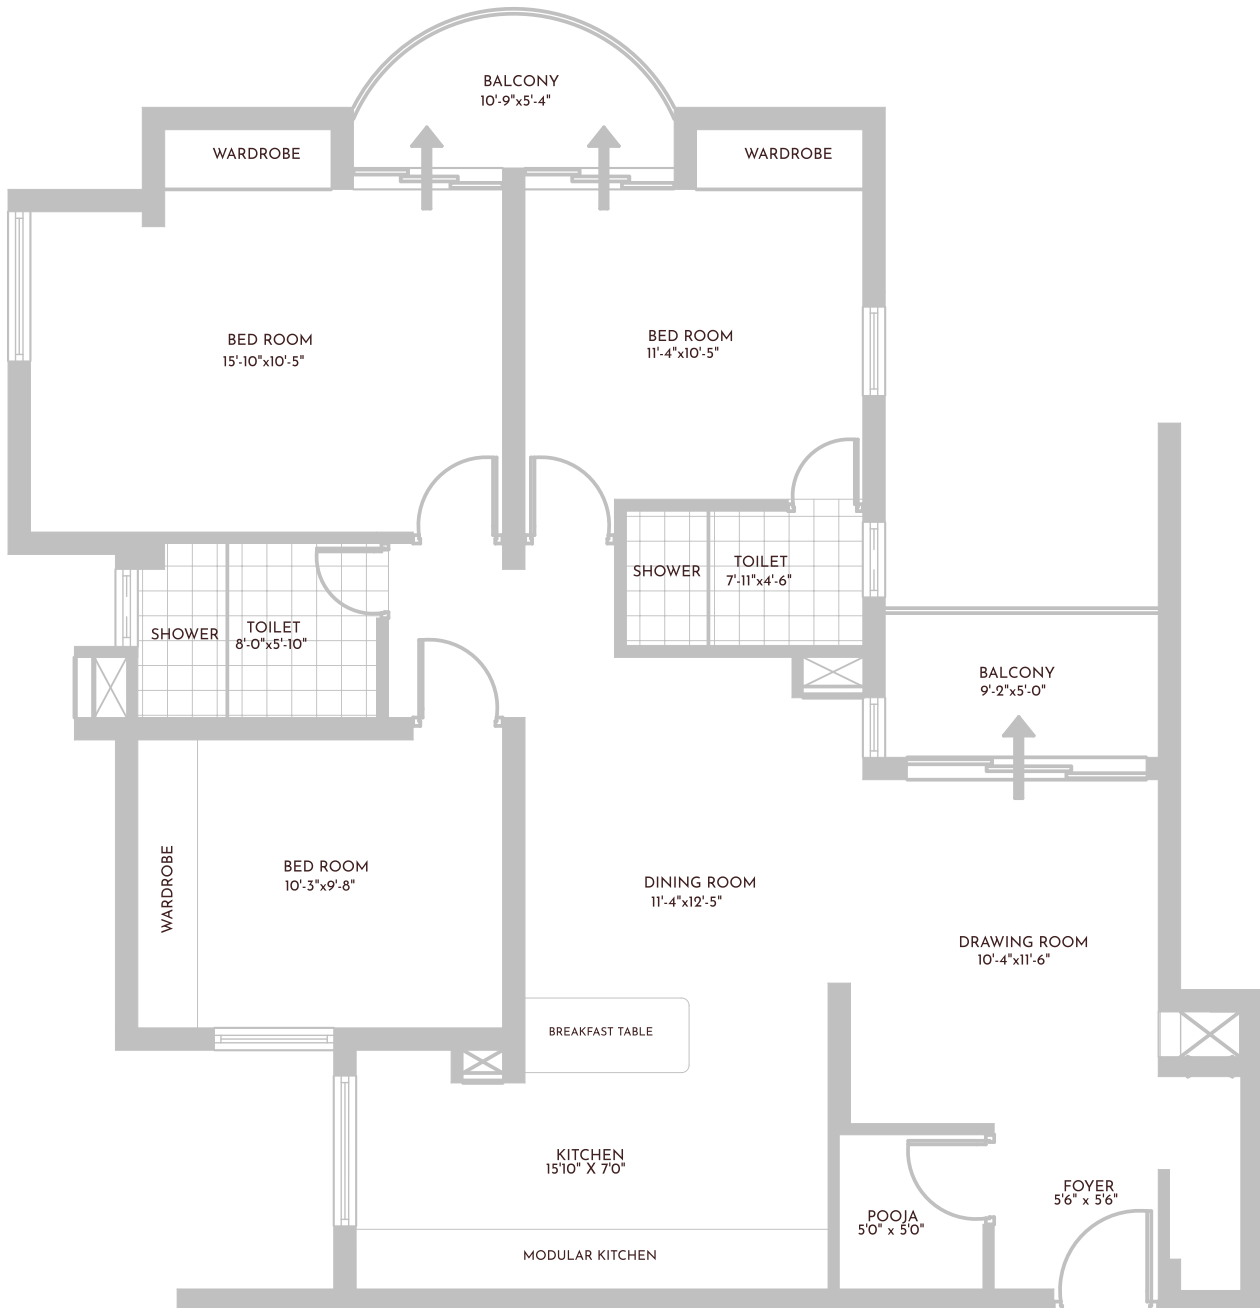

Minerva - 3 Bedroom & 2 Bathroom Usable area - 1733 sq.ft.

- All apartments showcase marble flooring and marble-clad bathroom walls.
- The bathroom floor features durable S-white granite with a rough finish for added safety and visual interest.
- Floor plans showcase typical layouts for each apartment type, with dimensions measured wall-to-wall for reference.
- Due to standard construction practices, slight variations in actual dimensions may occur between individual units.
- For precise and up-to-date information on a specific unit, please contact our sales team directly.